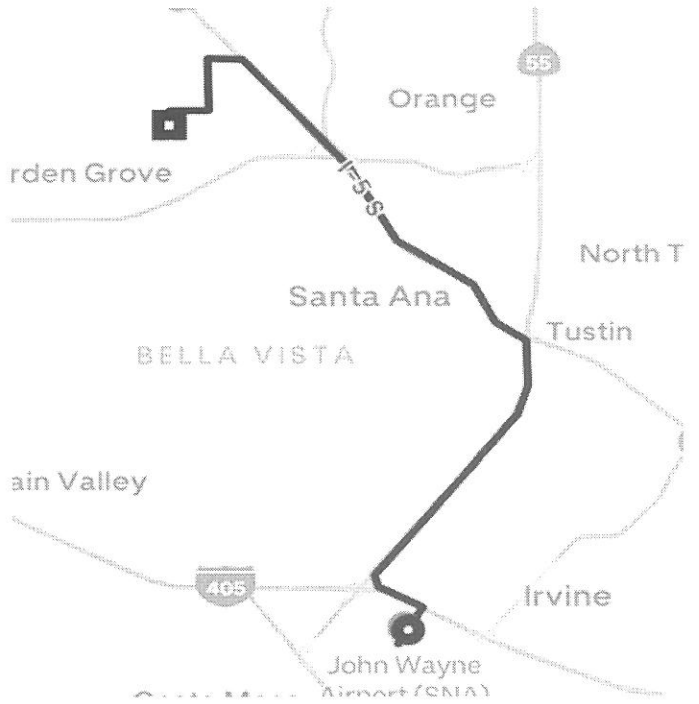

## Detalles del viaje

Electric  
13.74 millas, 19 minutes

12:00 p.m.  
Terminal B, John Wayne Airport (SNA),  
Santa Ana, CA 92707, US

12:20 p.m.  
12221 Harbor Blvd, Garden Grove, CA  
92840, US

Viajaste con MANOJ